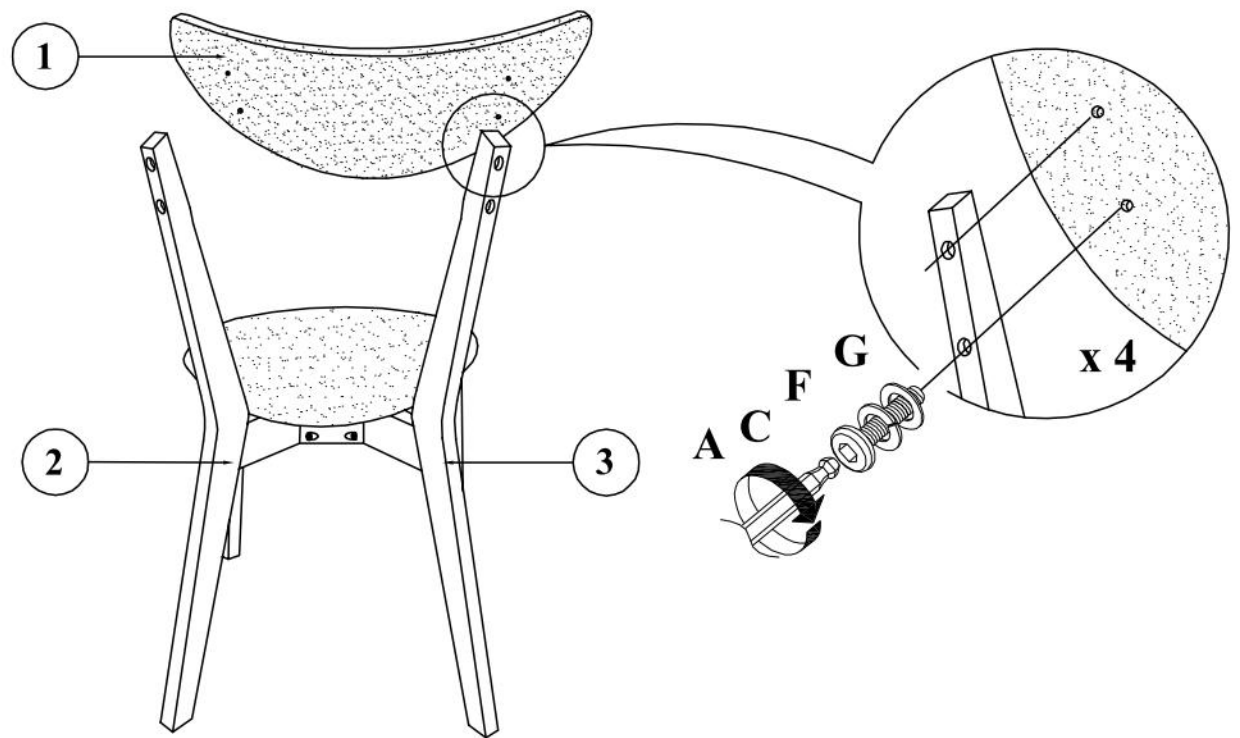

1	4
2	4
3	4
4	4
5	4
6	4

<b>A</b>		ALLEN KEY M4 X 110MM	1 PC
<b>B</b>		JCBC BOLT M6 X 60MM	16 PCS
<b>C</b>		JCBC BOLT M6 X 30MM	16 PCS
<b>D</b>		HEX CONNECTING SCREW M7 X50MM ZB (10#)	4 PCS
<b>E</b>		JCBC BOLT M6 X 35MM	32 PCS
<b>F</b>		SPRING WASHER 1/4"	48 PCS
<b>G</b>		FLAT WASHER M6 X 13MM	16 PCS
<b>H</b>		WOOD BUTTON Ø14.5 x 9MM	16 PCS

1

2

3

4

5

6