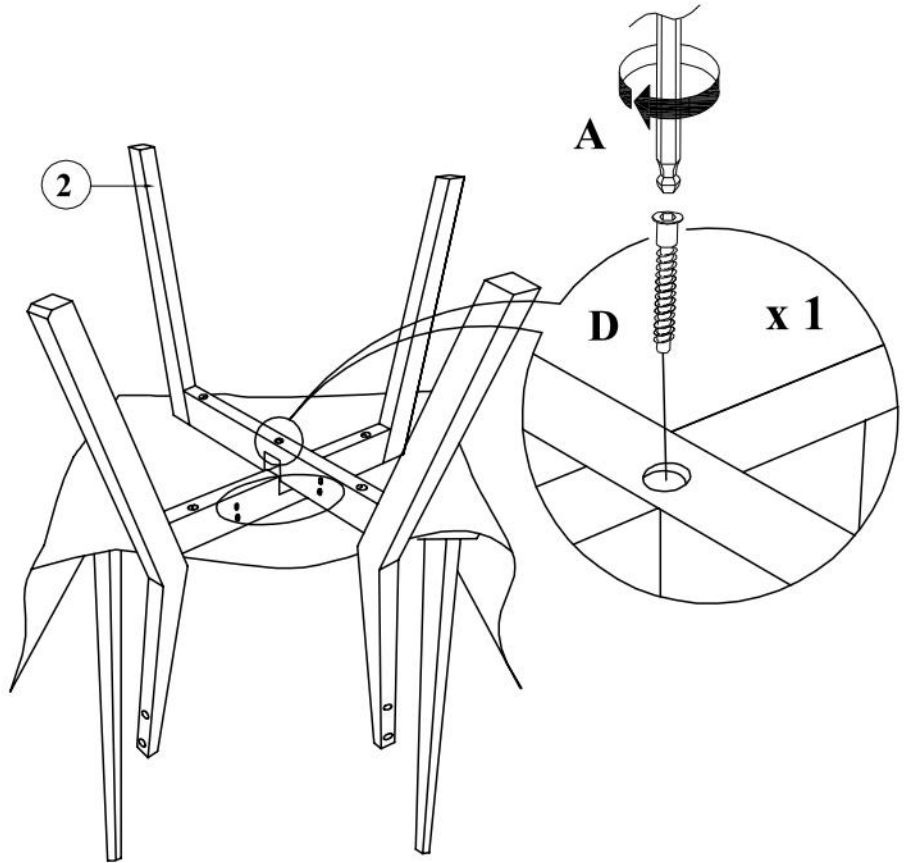

1	4
2	4
3	4
4	4
5	4
6	4

<b>A</b>		ALLEN KEY M4 X 110MM	1 PC
<b>B</b>		JCBC BOLT M6 X 60MM	16 PCS
<b>C</b>		JCBC BOLT M6 X 30MM	16 PCS
<b>D</b>		HEX CONNECTING SCREW M7 X50MM ZB (10#)	4 PCS
<b>E</b>		JCBC BOLT M6 X 35MM	32 PCS
<b>F</b>		SPRING WASHER 1/4"	48 PCS
<b>G</b>		FLAT WASHER M6 X 13MM	16 PCS
<b>H</b>		WOOD BUTTON Ø14.5 x 9MM	16 PCS

1

2

3

4

5

6