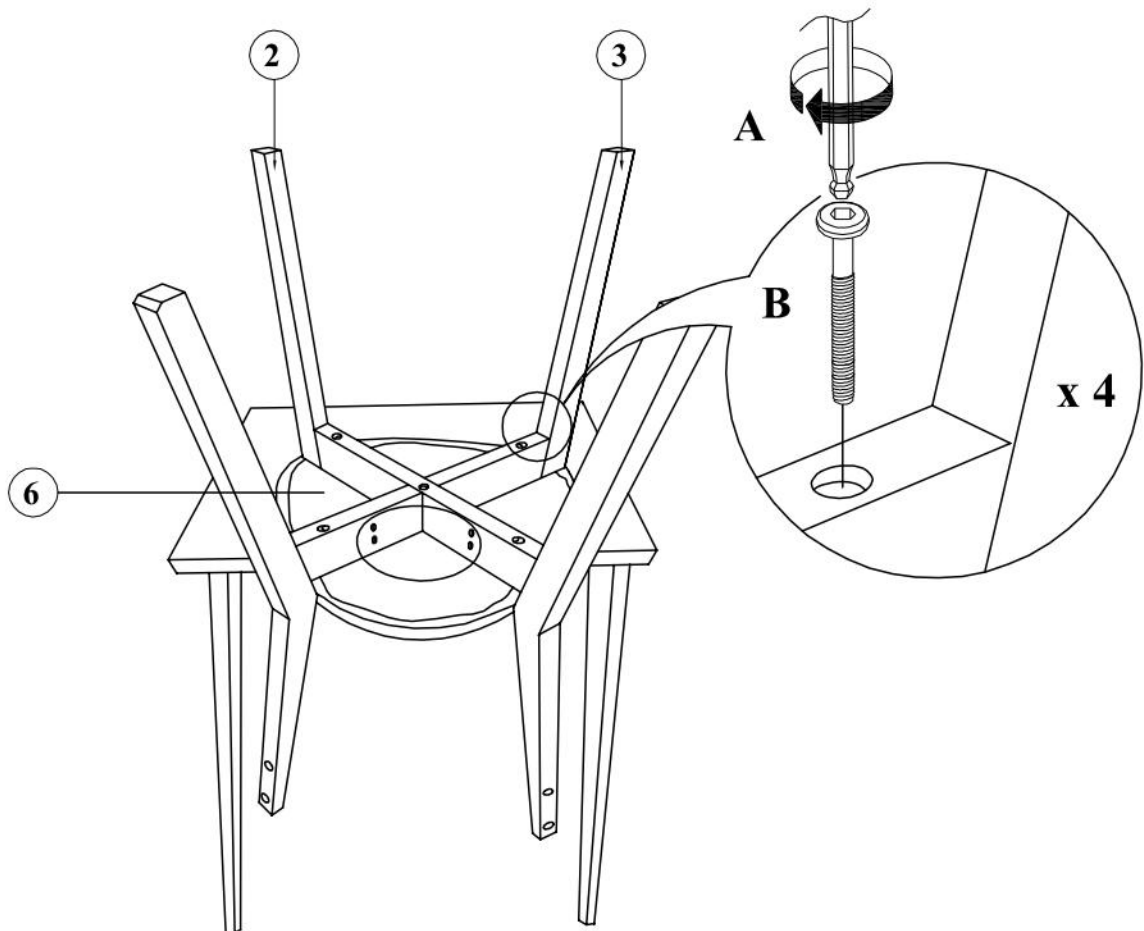

1	4
2	4
3	4
4	4
5	4
6	4

<b>A</b>		ALLEN KEY M4 X 110MM	1 PC
<b>B</b>		JCBC BOLT M6 X 60MM	16 PCS
<b>C</b>		JCBC BOLT M6 X 30MM	16 PCS
<b>D</b>		HEX CONNECTING SCREW M7 X50MM ZB (10#)	4 PCS
<b>E</b>		JCBC BOLT M6 X 35MM	32 PCS
<b>F</b>		SPRING WASHER 1/4"	48 PCS
<b>G</b>		FLAT WASHER M6 X 13MM	16 PCS
<b>H</b>		WOOD BUTTON Ø14.5 x 9MM	16 PCS

1

2

3

4

5

6