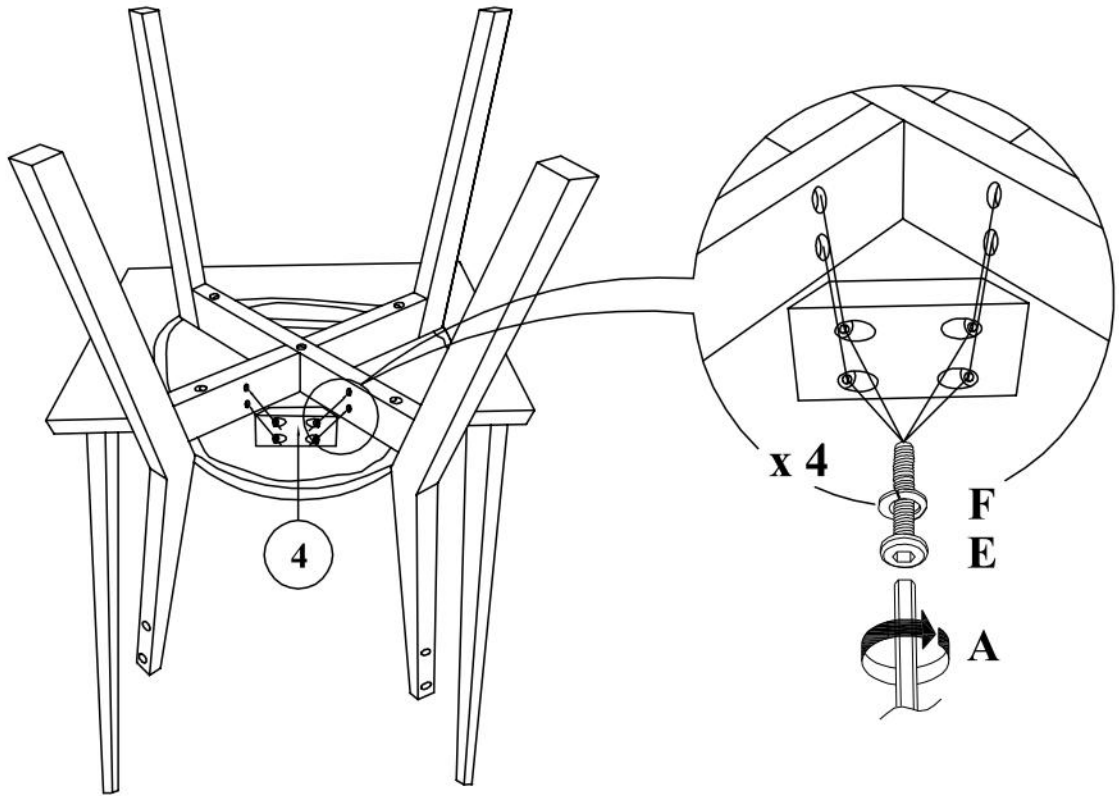

1	4
2	4
3	4
4	4
5	4
6	4

<b>A</b>		ALLEN KEY M4 X 110MM	1 PC
<b>B</b>		JCBC BOLT M6 X 60MM	16 PCS
<b>C</b>		JCBC BOLT M6 X 30MM	16 PCS
<b>D</b>		HEX CONNECTING SCREW M7 X50MM ZB (10#)	4 PCS
<b>E</b>		JCBC BOLT M6 X 35MM	32 PCS
<b>F</b>		SPRING WASHER 1/4"	48 PCS
<b>G</b>		FLAT WASHER M6 X 13MM	16 PCS
<b>H</b>		WOOD BUTTON Ø14.5 x 9MM	16 PCS

1

2

3

4

5

6